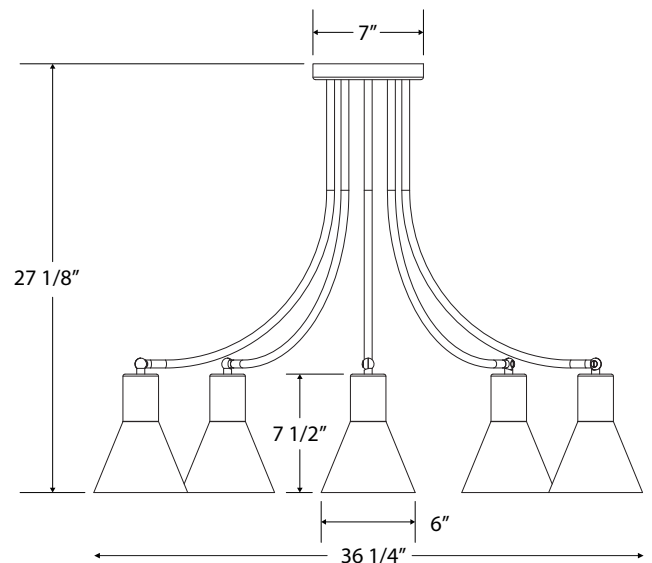

Shipping:

At Montclair Light Works we proudly manufacture, assemble, and ship your lamp within 3 weeks from our factory in Montclair CA.