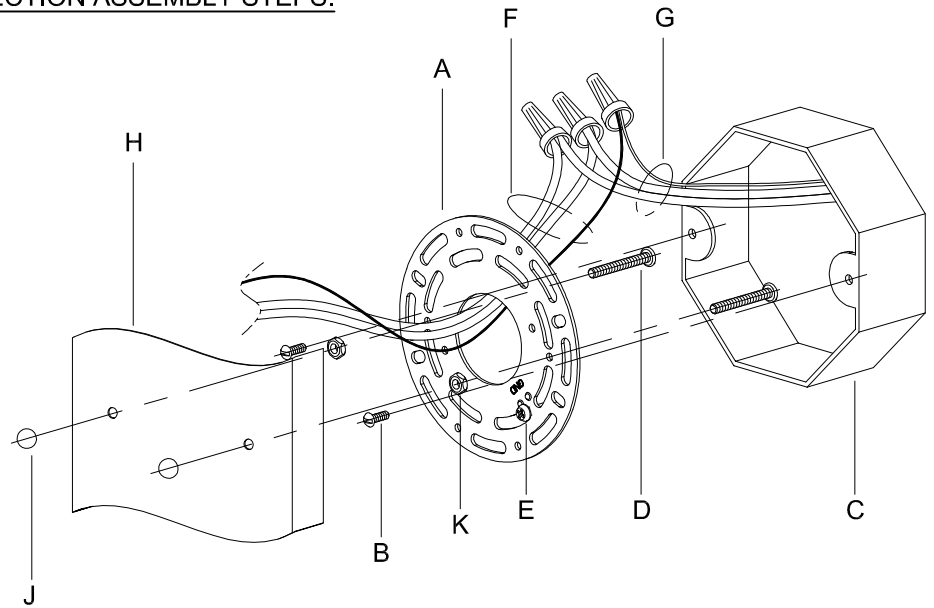

CAUTION: Read instructions carefully and turn electricity off at main circuit breaker panel before beginning installation.

300084

WARNING - If any Special Control Devices are used with this Fixture, Follow the Instructions Carefully to assure full compliance with N.E.C. requirements. If there are any questions, contact a Qualified Electrical Contractor.

CAUTION - All glass is fragile, use care when handling Glass component(s) and or Lamp(s).

CANOPY MOUNTING & WIRE CONNECTION ASSEMBLY STEPS:

1. D,E → A
2. K → D
3. B,A → C
4. F → G
5. H,J → D

FIXTURE ASSEMBLY STEPS: