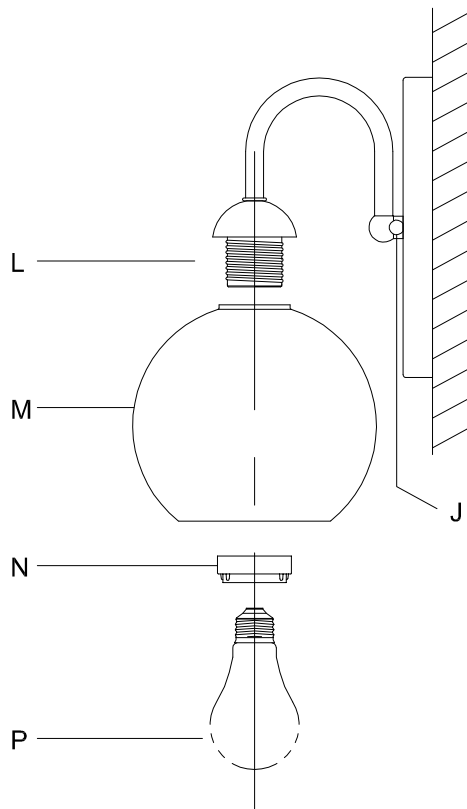

CAUTION: Read instructions carefully and turn electricity off at main circuit breaker panel before beginning installation.

300084

*****

WARNING - If any Special Control Devices are used with this Fixture, Follow the Instructions Carefully to assure full compliance with N.E.C. requirements. If there are any questions, contact a Qualified Electrical Contractor.

WARNING - This product contains chemicals known to the State of California to cause cancer, birth defects and /or other reproductive harm. Thoroughly wash hands after installing, handling, cleaning, or otherwise touching this product.

CAUTION - All glass is fragile, use care when handling Glass component(s) and or Lamp(s).

*****

CANOPY MOUNTING & WIRE CONNECTION ASSEMBLY STEPS:

1. D,E → A
2. K → D
3. B,A → C
4. F → G
5. H,J → D

*****

FIXTURE ASSEMBLY STEPS:

1. M,N → L
2. P → L

**B, C, G & P
(NOT FURNISHED)
(NON FOURNIE)
(NO INCLUIDA)**