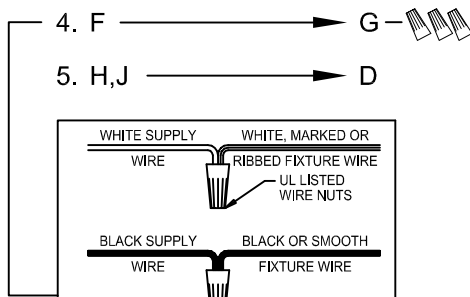

CAUTION: Read instructions carefully and turn electricity off at main circuit breaker panel before beginning installation.

300084

WARNING - If any Special Control Devices are used with this Fixture, Follow the Instructions Carefully to assure full compliance with N.E.C. requirements. If there are any questions, contact a Qualified Electrical Contractor.

CAUTION - All glass is fragile, use care when handling Glass component(s) and or Lamp(s).

CANOPY MOUNTING & WIRE CONNECTION ASSEMBLY STEPS:

1. D,E → A
2. K → D
3. B,A → C
4. F → G
5. H,J → D

FIXTURE ASSEMBLY STEPS: