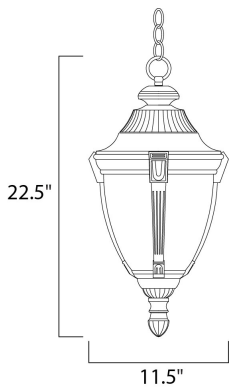

GLASS

Marble MR

MATERIAL

Die Cast Aluminum

RATINGS

Wet Location
Dimmable

ADDITIONAL

INSTALL UP/DOWN:
RATED LIFE 2500 Hours
OPERATING TEMPERATURE:
-20°C (-4°F), 40°C (104°F)

MEASUREMENTS

DIMENSION : 11.5" W x 22.5" H
HANGING WEIGHT : 8.14 lb

LAMPING

INPUT VOLTAGE : 120V
LUMENS : 1,570 Rated (0 Del.)
BULB : 1 x 60W (NOT INCLUDED), 60W Total
DIMMABLE : Dimmable
COLOR_TEMP : 2700K