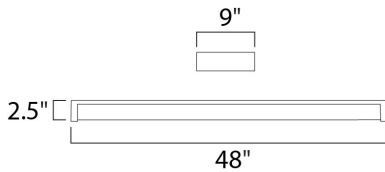

**PRODUCT DESCRIPTION**

Maxim Lighting's Wrap Around EE collection uses energy saving fluorescent T8 bulbs and features an electronic no flicker ballasts and acrylic lens.

**MEASUREMENTS**

DIMENSION : 48." L x 9." W x 2.5" H  
 HANGING WEIGHT : 6.17 lb

**LAMPING**

INPUT VOLTAGE : 120V  
 LUMENS : 5,600 Rated (0 Del.)  
 BULB : 2 x 32W (NOT INCLUDED), 64W Total  
 COLOR\_TEMP : 3000K

**FINISHES OPTION**

White WT

**GLASS**

White WT

**MATERIAL**

Steel