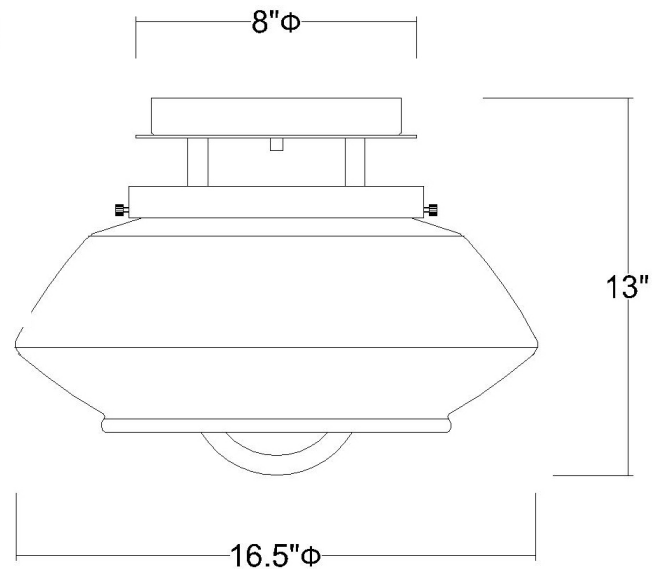

# TP60061ORB GARNER 2-LIGHT FLUSHMOUNT

<b>Description:</b>	Garner 2-Light Flushmount
<b>Finish:</b>	Oil Rubbed Bronze
<b>Dimensions:</b>	16-1/2" Dia. x 13" H
<b>Bulbs:</b>	2-60W Med.
<b>Installed Weight:</b>	8 lbs.
<b>Certification:</b>	cUL / dry location

<b>Material:</b>	Steel and glass
<b>Shades:</b>	Glass
<b>Glass:</b>	Clear
<b>Canopy Dimensions:</b>	8" Dia.
<b>Chain/Wire:</b>	NA
<b>Additional Finishes:</b>	SN