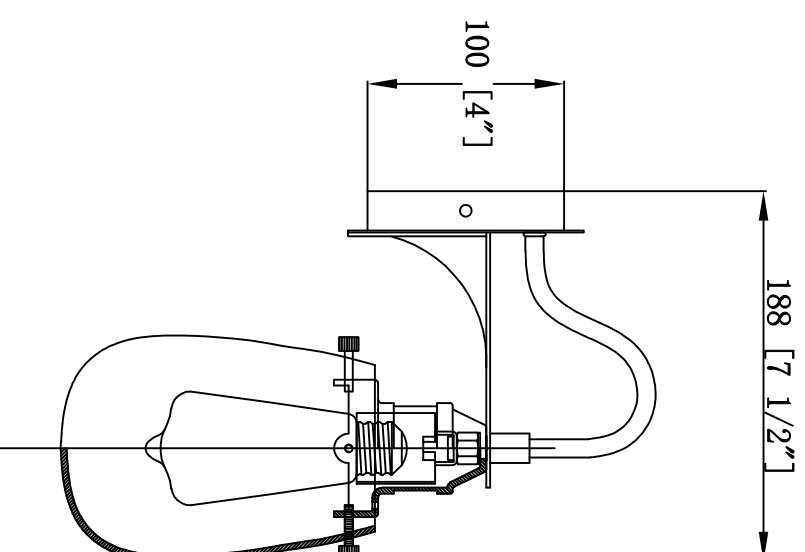

ITEM#: 80466-2W

INNOVATIONS
LIGHTING

PROJECT:

TYPE: