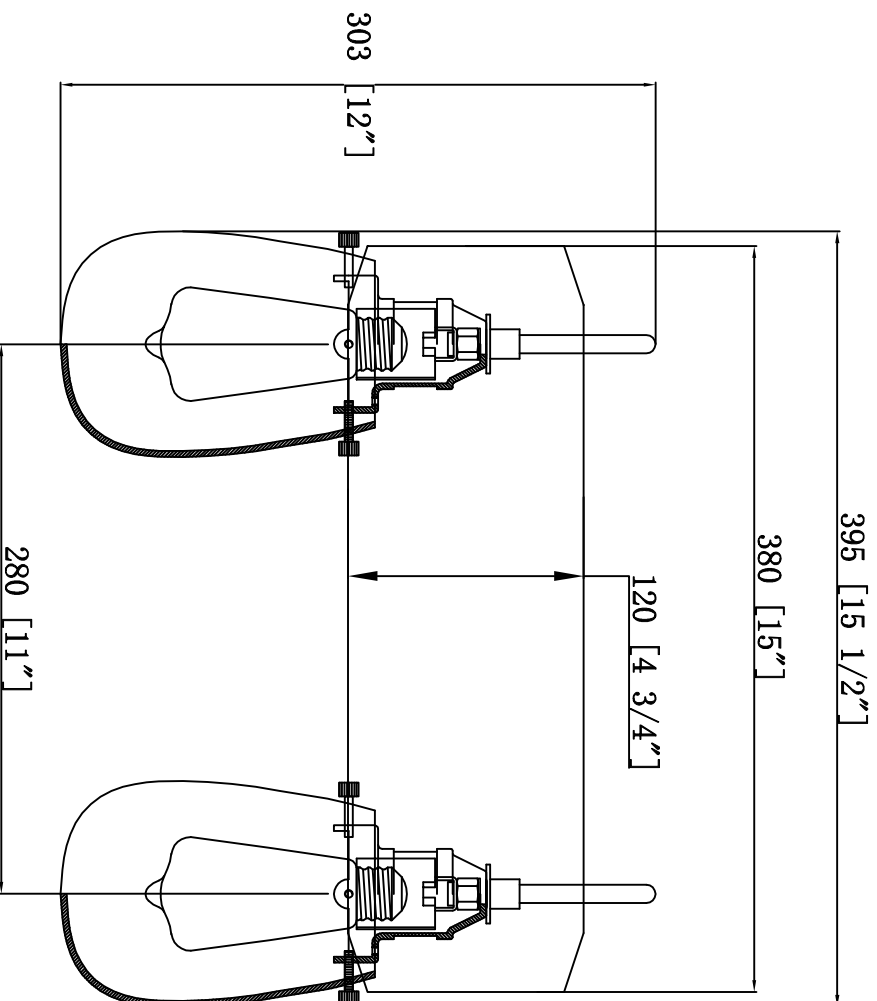

ITEM#: 80466-2W

INNOVATIONS
LIGHTING

PROJECT:

TYPE: