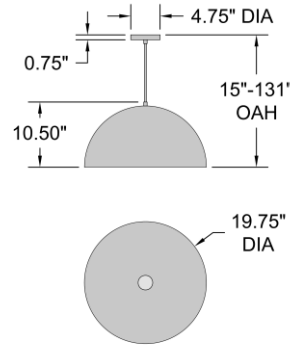

Stock Code: **23768-MWH**

Collection: Huck

PRODUCT INFORMATION

Base: 23768 Parent: 23768
Mounting Type: Ceiling UPC: 641594252439
Finish: Matte White
Diffuser: N/A

PRODUCT MEASUREMENTS

FIXTURE**	BACKPLATE / CANOPY**
Length:	Length
Width:	Width:
Diameter 19.75"	Diameter: 4.75"
Height: 10.5"	Height: .75"
Extension:	
Overall Height: 15-131"	

TECHNICAL SPECIFICATIONS

SPECIFICATIONS

Frame Material: Steel
Diffuser Material: N/A
Lamping Type: E-26 (Incandescent) Jbox: Standard
Lamping Base: E-26 Lamp Wattage: 60 W
Lamp Quantity: 1 Total Wattage: 60 W
Voltage: 120v Lamps Included: No

Dimmable: Yes Nominal Lumens: N/A
CRI: N/A Delivered Lumens: N/A
CCT: N/A
Recommended Dimmers:

ADDITIONAL NOTES

10 Feet of White Cord Included

Project Name: _____
Location: _____
Type: _____
Quantity: _____
Notes:

LINE DRAWING

IES FILE

In addition to Access Lighting's purchase and warranty terms and conditions, by signing below or placing an order, you agree that you are authorized to bind the entity placing any order and acknowledge the following: All of sizes and measurements are approximate and all images are for illustrative purposes only. In the event of an inconsistency, the "Product Measurements" section controls. There also may be slight differences in the colors and designs compared to the displayed and printed images.