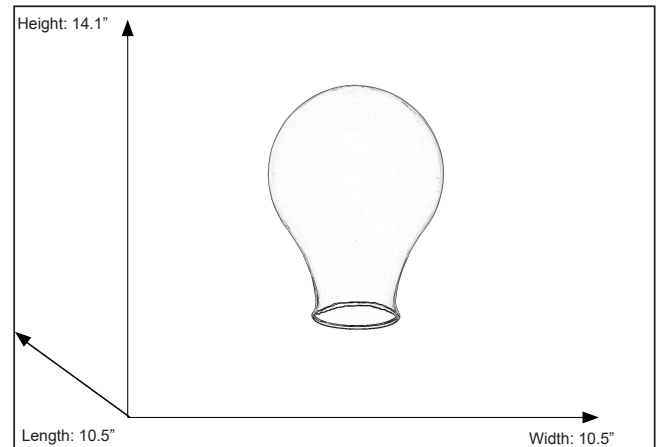

# 7-70232

Roxton Glass (Only for 70112,70115,70118 Vanities)

## Features

Item Number	7-70232
Finish	Clear
Dimensions	14.1" Height x 10.5" Width
Lamp Info	N/A
Bulb Base	N/A
ETL Listed	N/A
Location	Indoor